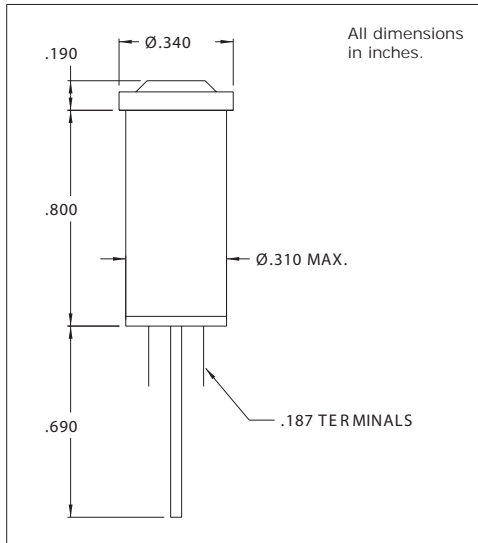

### DESCRIPTION AND FEATURES

Mounting: Ø.310 MIN., supplied with push-on speednut SN1287.

Terminals: Quick-connect, tinned brass

Lens: Polycarbonate

Bezel: White nylon. For black finish add "X" after the series letter(s).